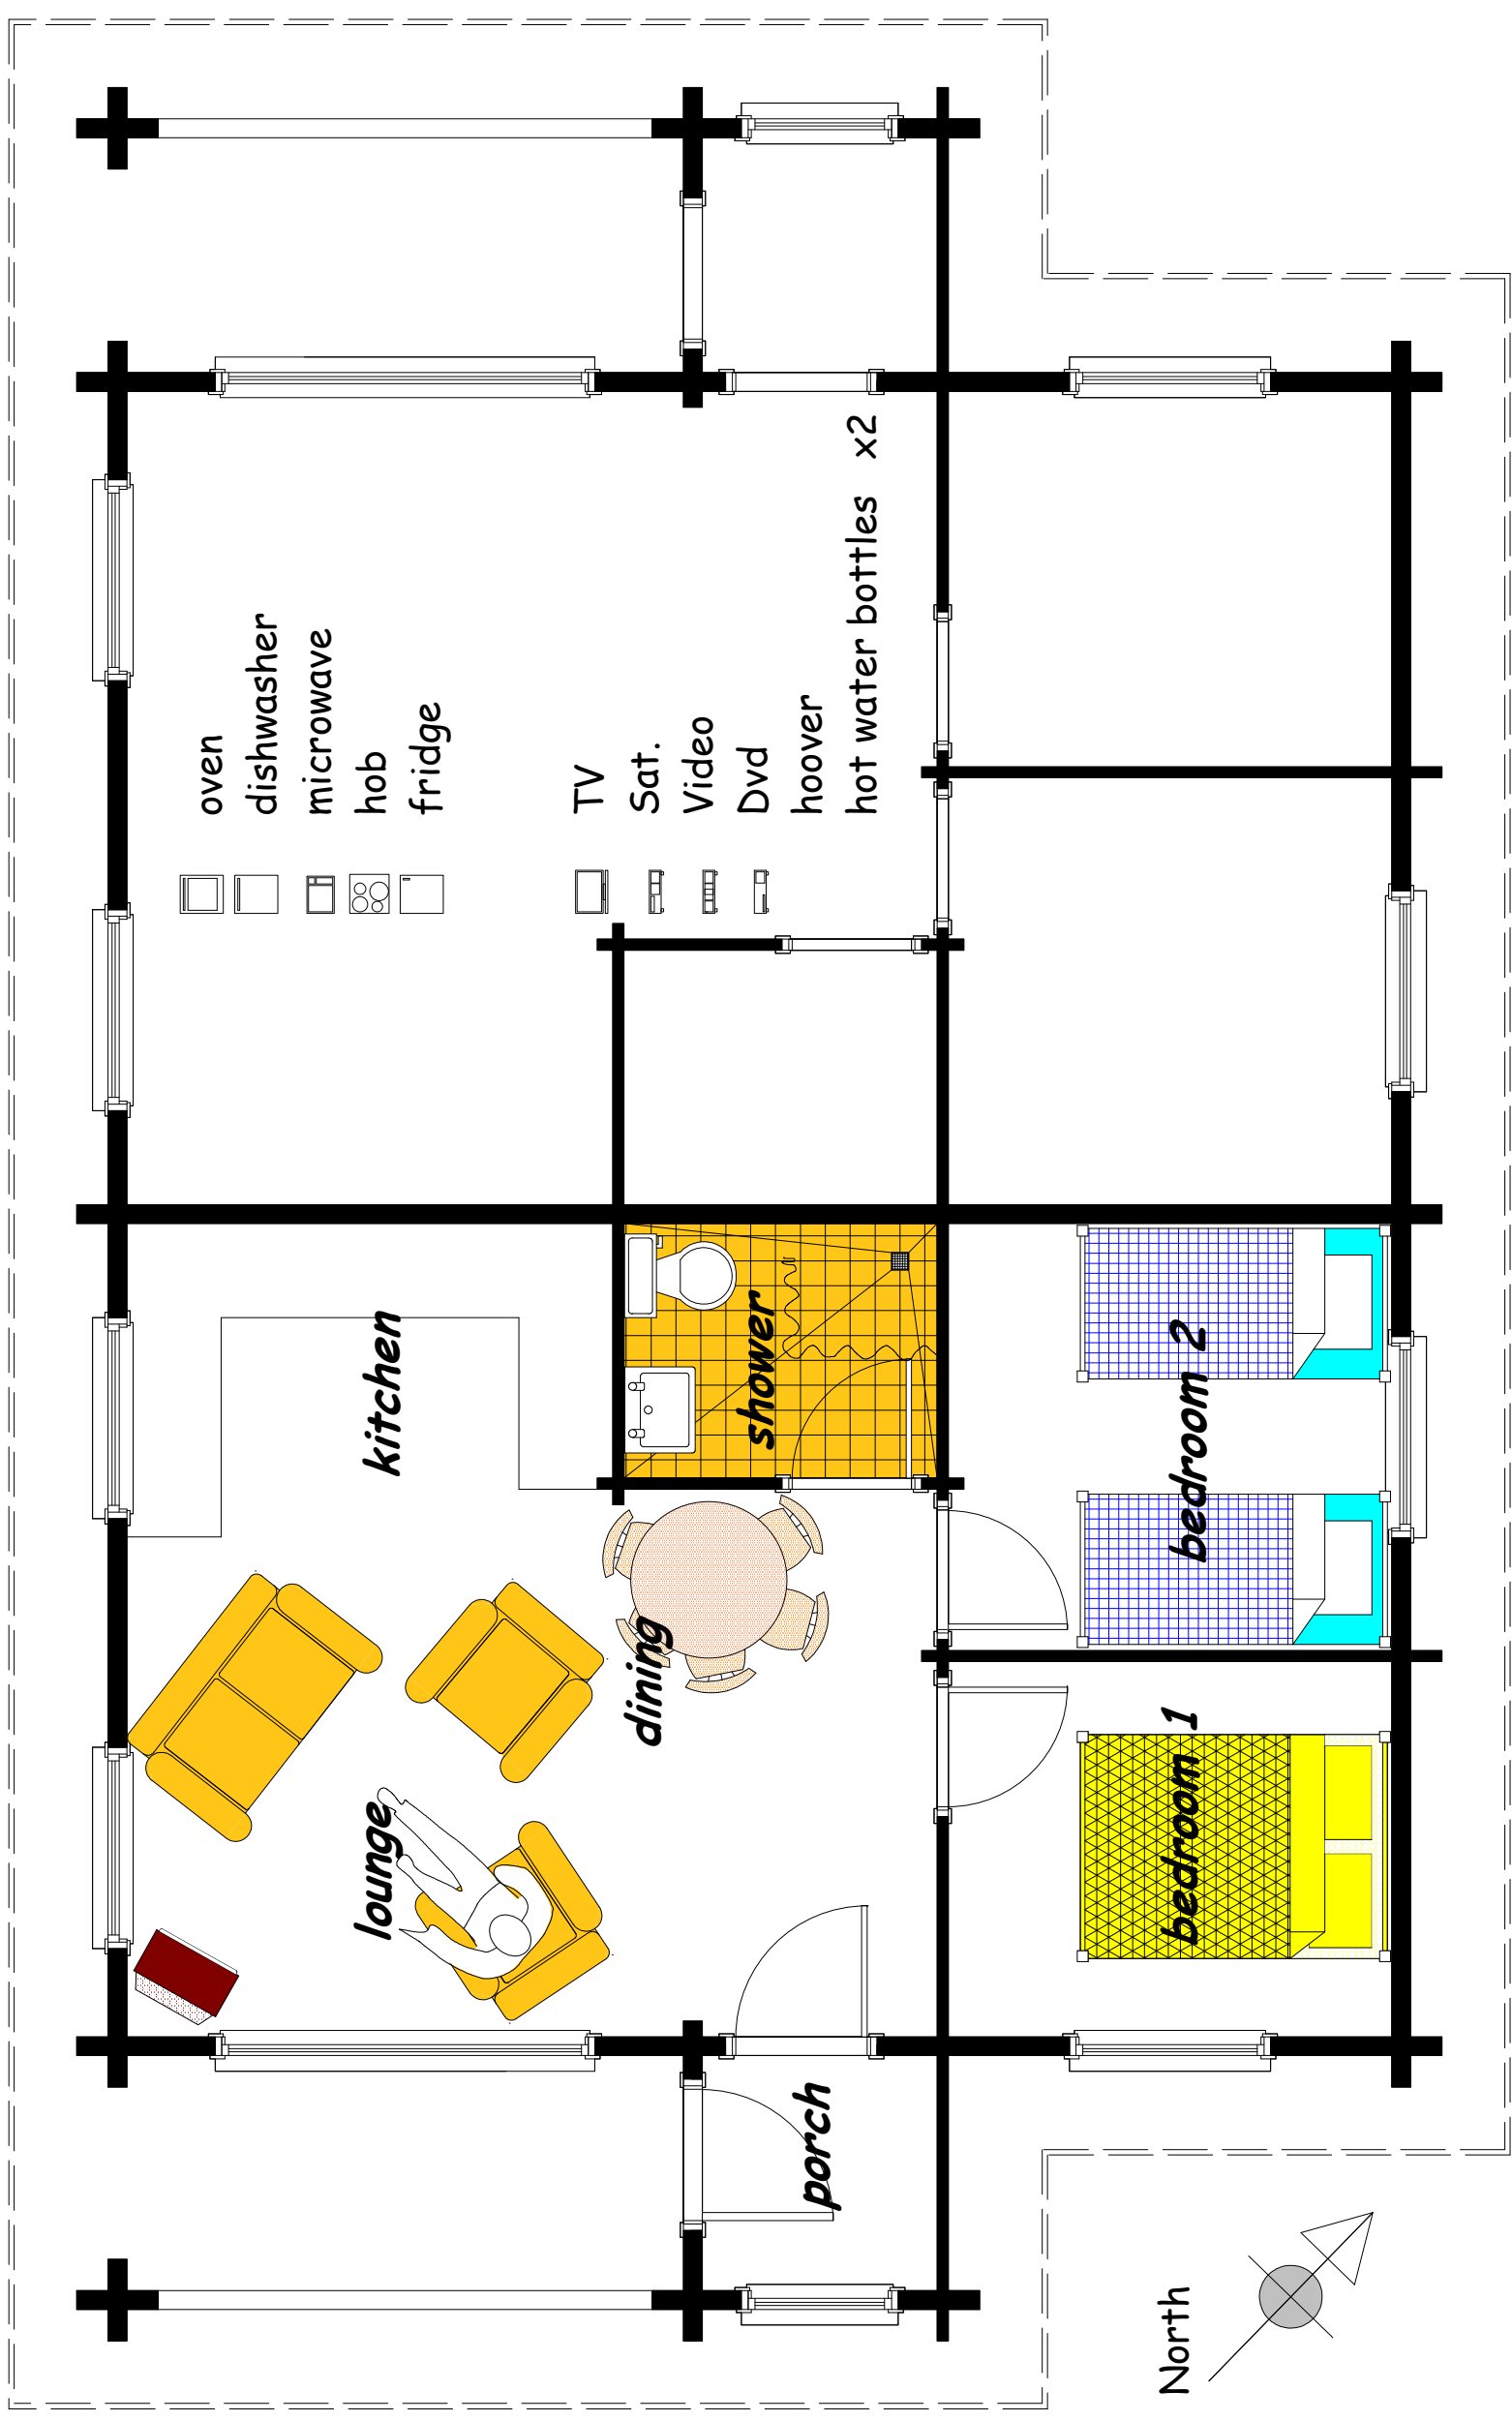

# Dalwhinnie

view to forest

-  double 1
-  single 2
-  sleeping loft 1

-  oven
-  dishwasher
-  microwave
-  hob
-  fridge

-  TV
-  Sat.
-  Video
-  Dvd
-  hoover
- hot water bottles x2

kitchen

dining

shower

bedroom 1

bedroom 2

porch

North

sleeping loft