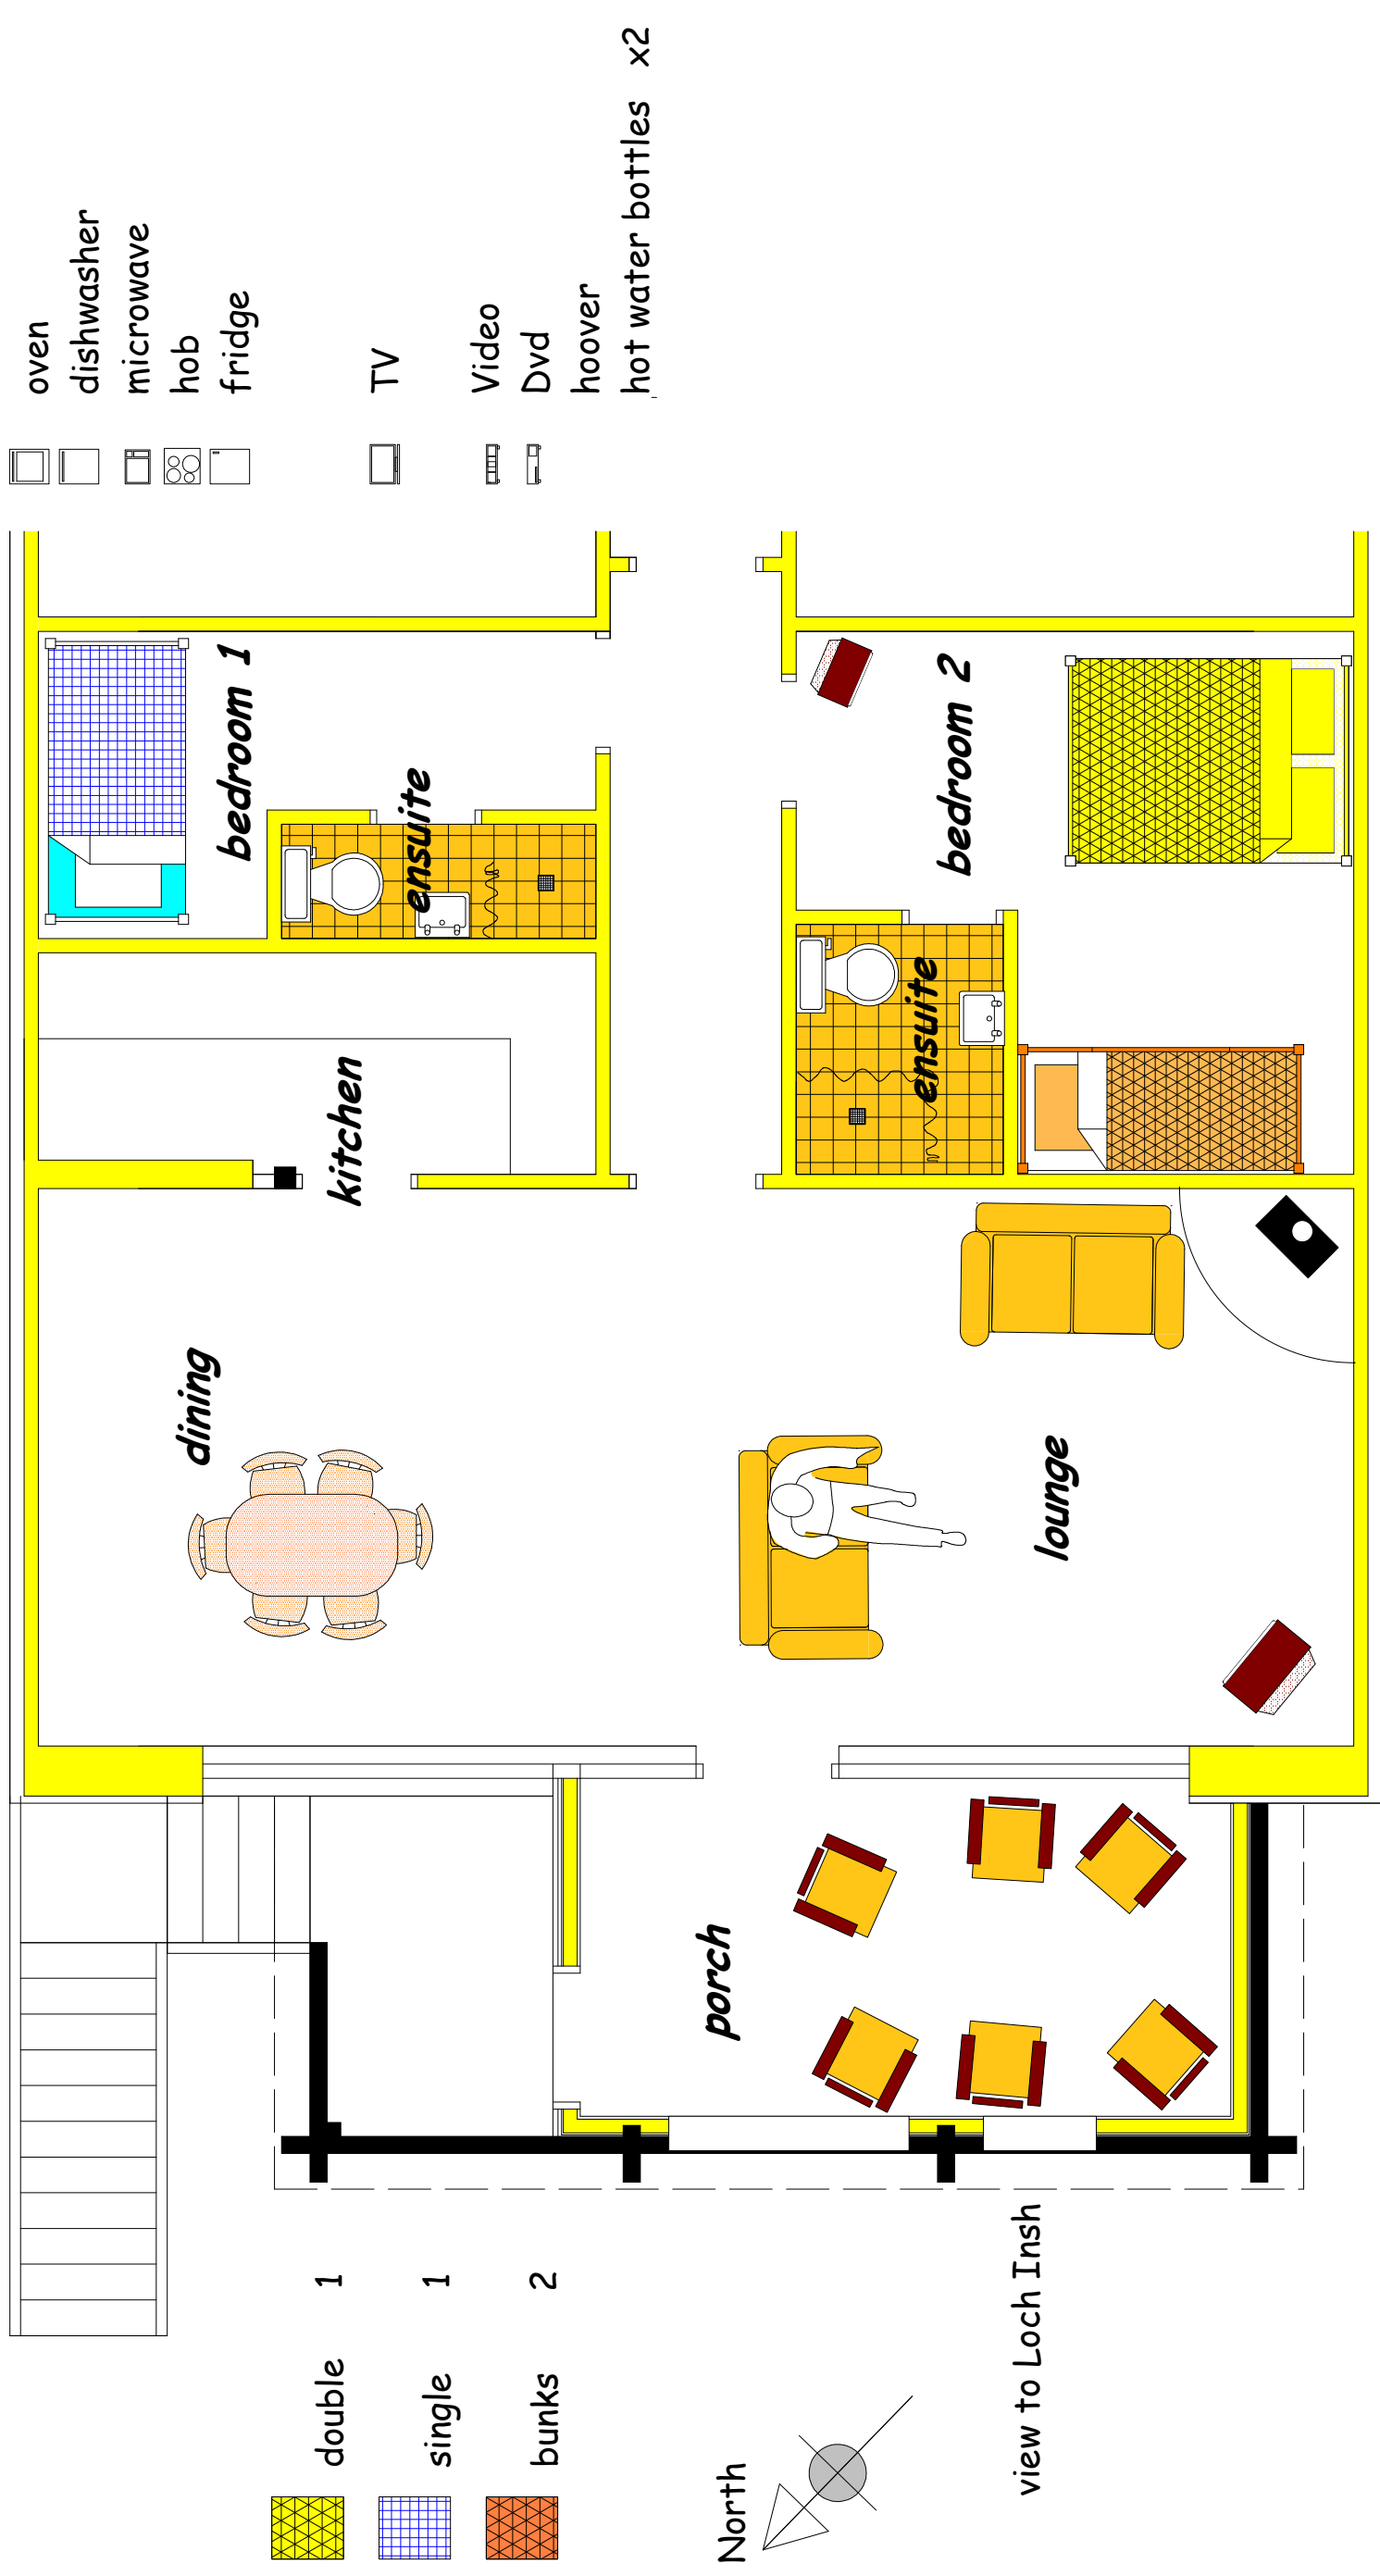

Insh Hall Loch View

-  double 1
-  single 1
-  bunks 2

- 
- 
- 
- 
- 

-  TV
-  Video
-  Dvd
-  Hoover
-  hot water bottles x2

view to Loch Insh