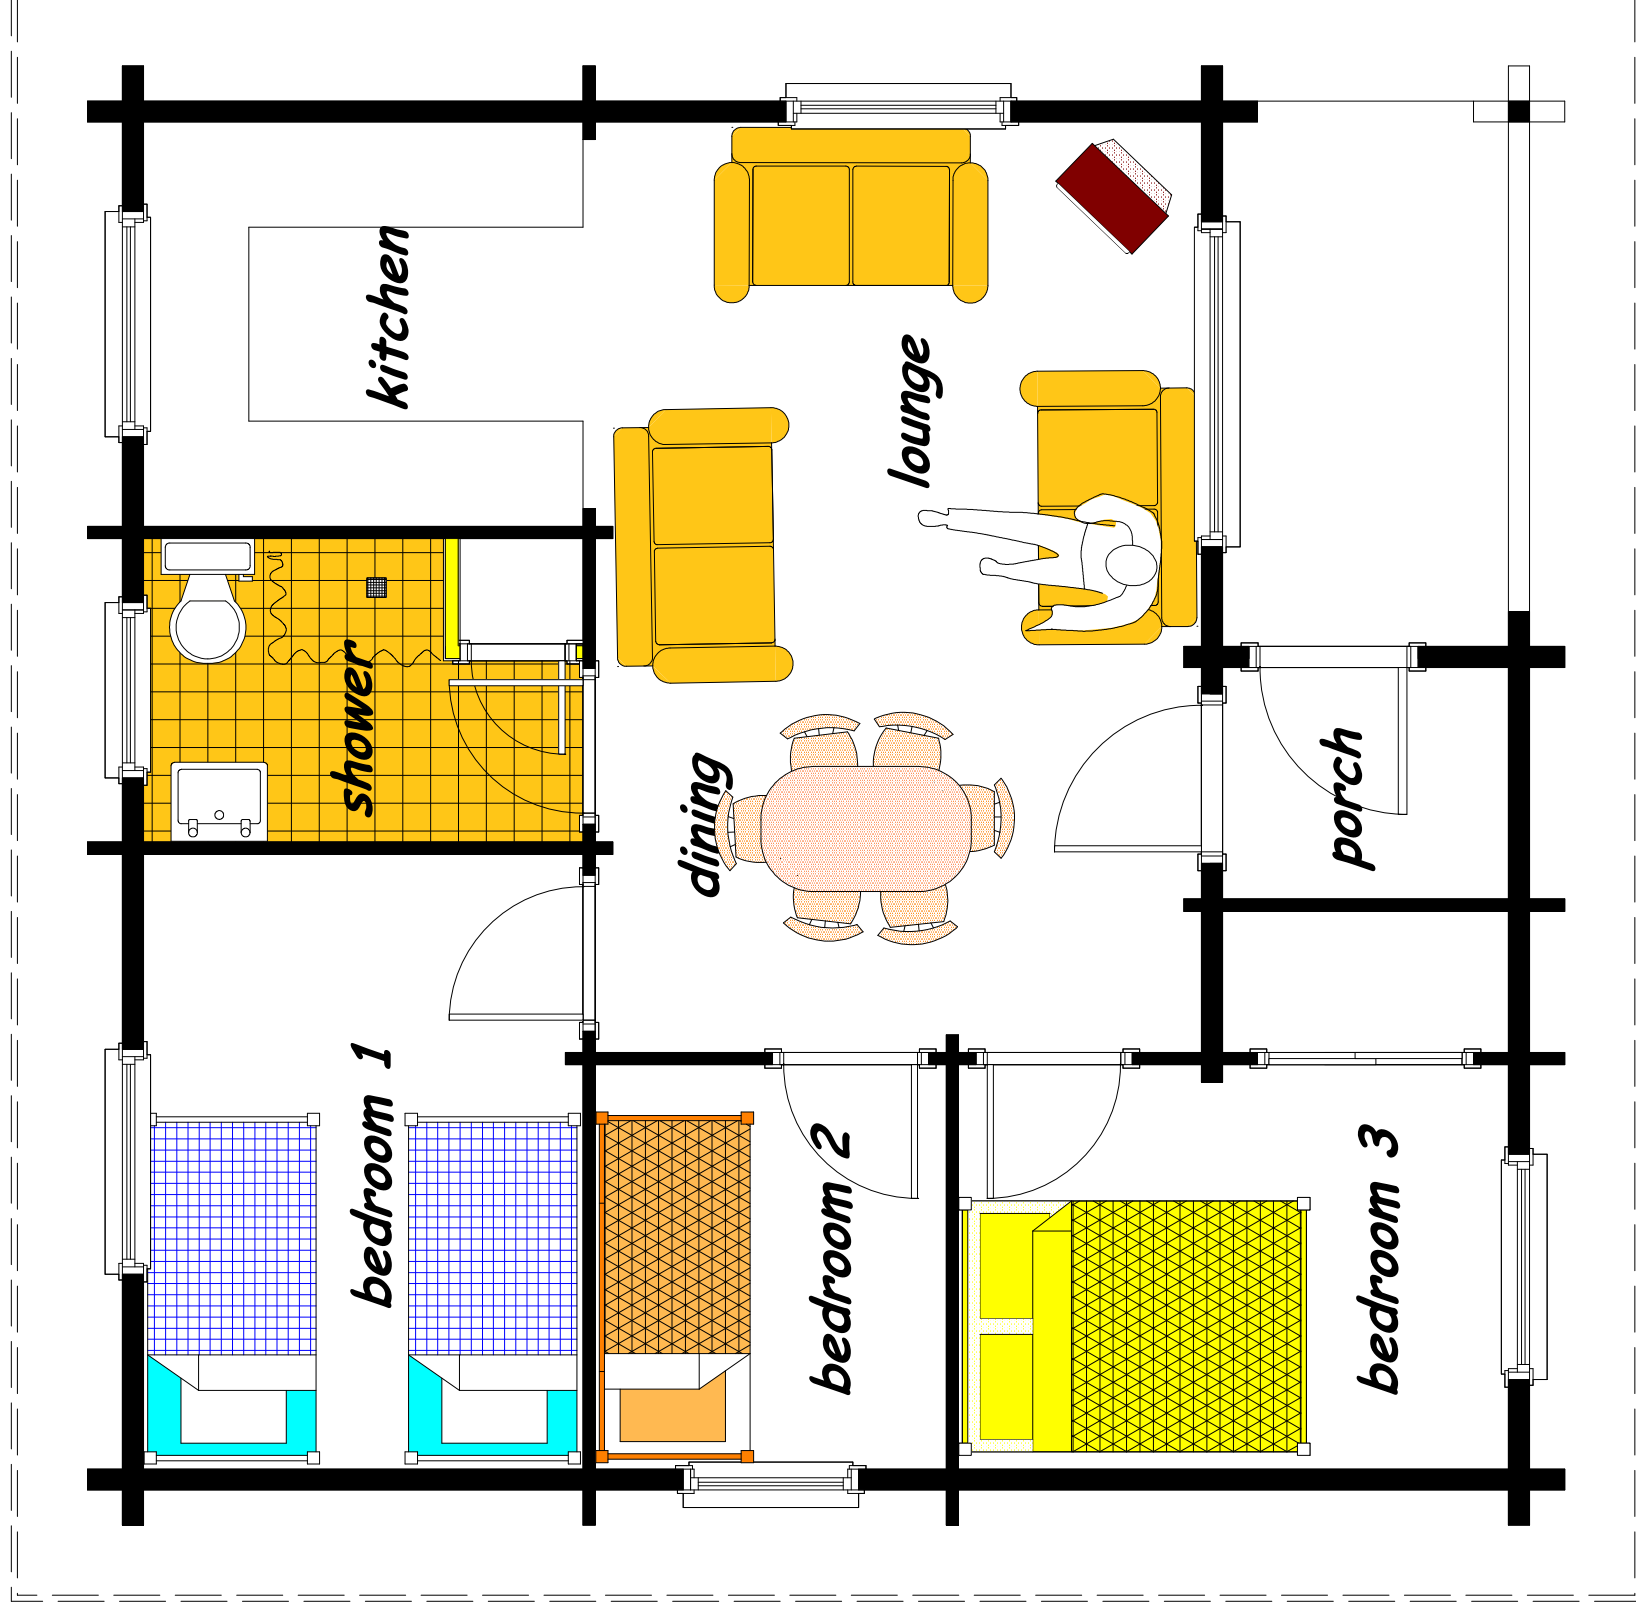

Tamnavulin

North

-  double 1
-  single 2
-  bunks 2
-  sleeping loft 1

-  oven
-  dishwasher
-  microwave
-  hob
-  fridge

-  TV
-  Sat.
-  Video
-  Dvd
-  hoover
- hot water bottles x2

car parking

view to Loch Insh