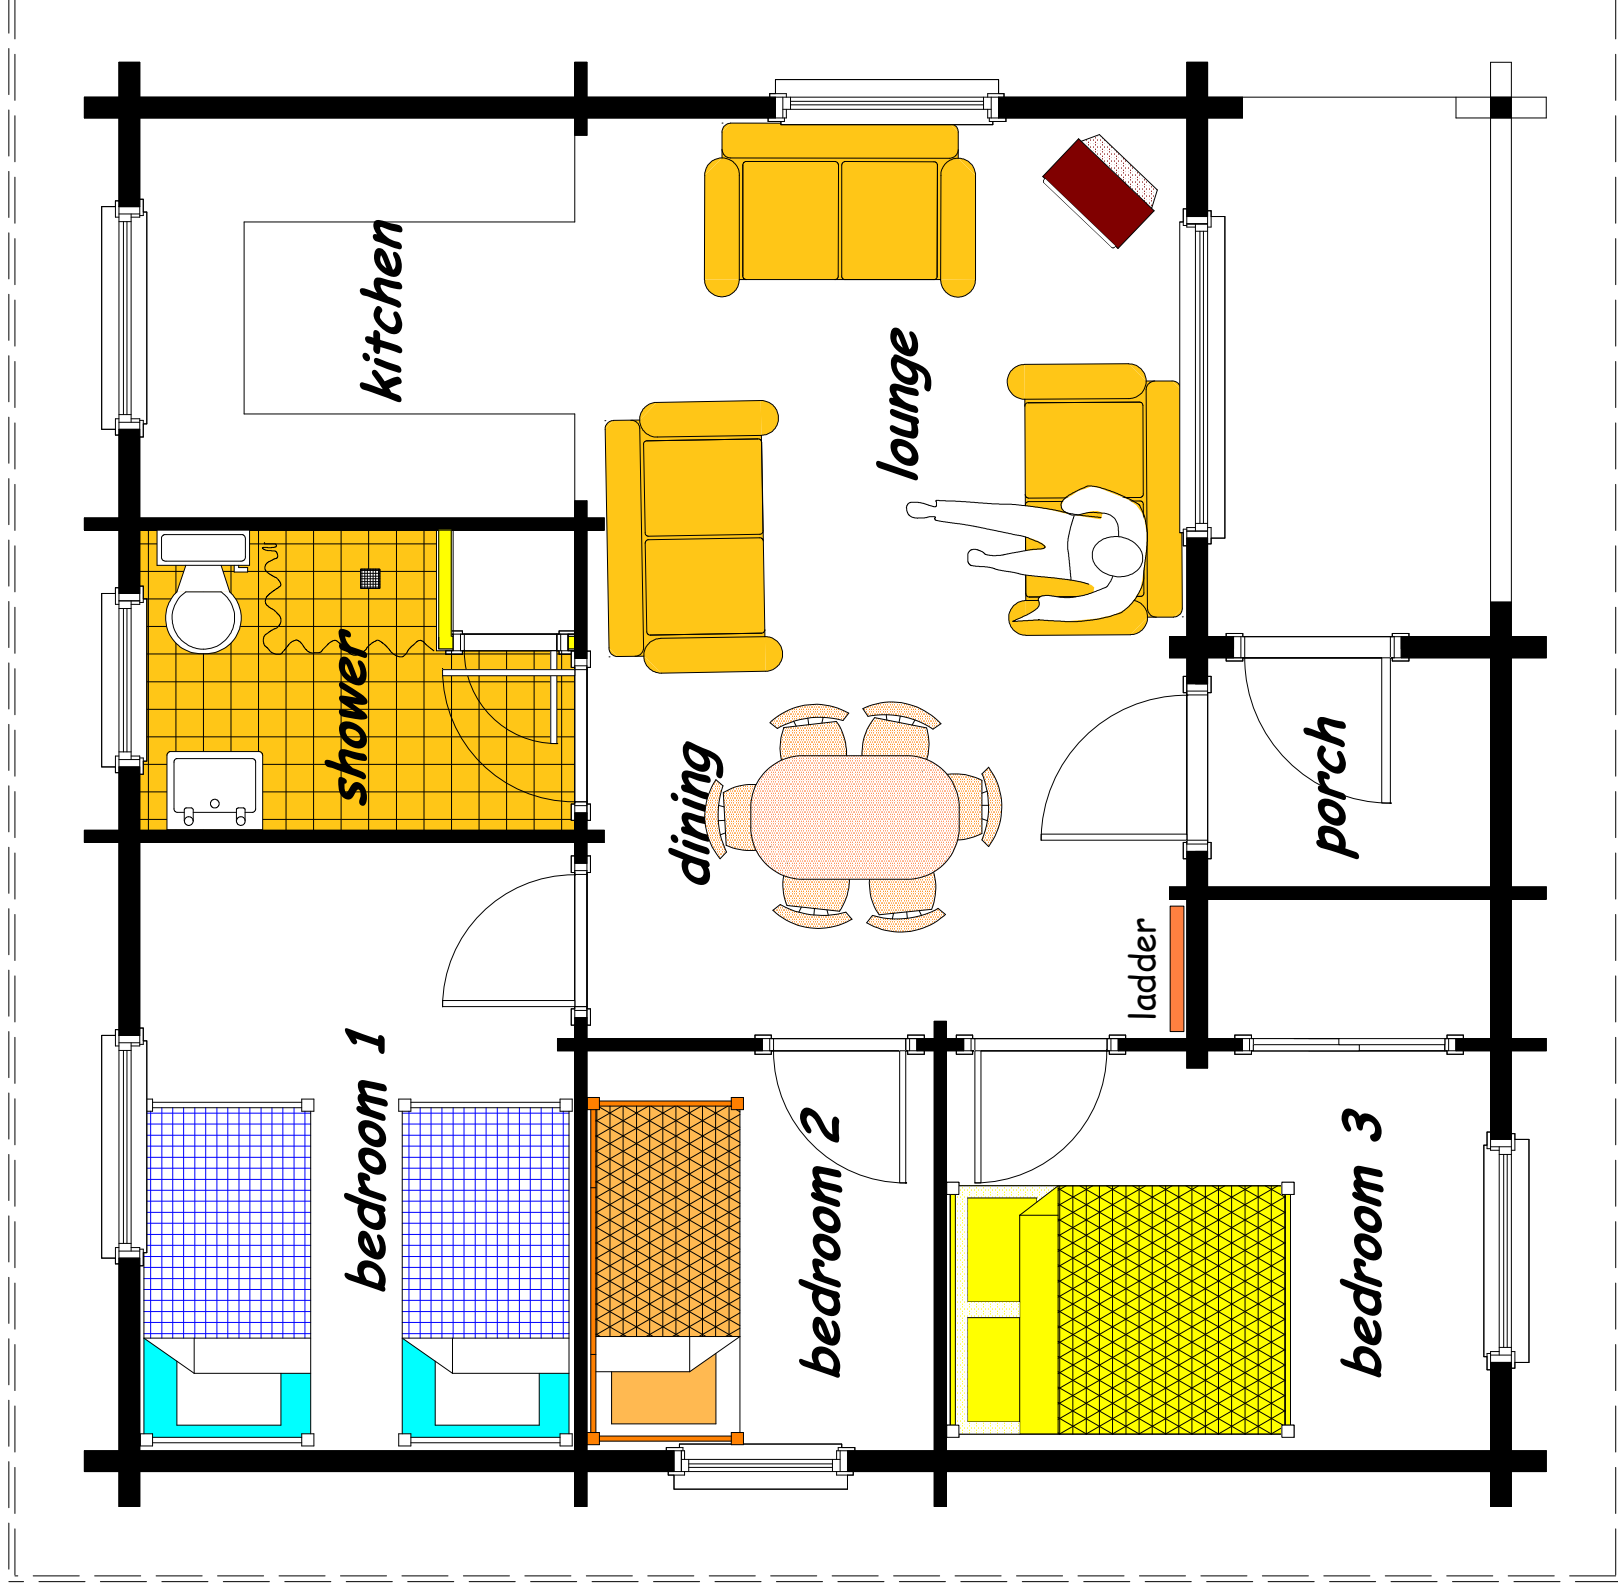

Tormore

-  double 1
-  single 2
-  bunks 2
-  sleeping loft 1

-  oven
-  dishwasher
-  microwave
-  hob
-  fridge

-  TV
-  Sat.
-  Video
-  Dvd
-  hoover
- hot water bottles x2

car parking

ladder

view to Loch Insh